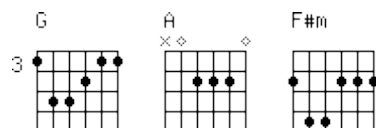

This Affliction

Lyrics and music by
Black Boy Peaches
Slasher © 2009

CHORD CHART:

Bm, G, A, F#m

www.chordie.com

Note: Instrumentals at the start and in between verses are in $\frac{3}{4}$ timing where as the verses and chorus are in $\frac{4}{4}$ timing.

(Intro)

Start a whisper...

(Instrumental) Bm G A ($\frac{3}{4}$)

(V.1)

Bm G A Bm
As I woke up, with lights upon me and strange instruments shaking over me, what happened to the
G A
car I was in and a, where is my brother?
Bm G A Bm
They said to me as I was shaking "you need to stay down this operations not, finished yet, but my
G A
senses told me otherwise...lies

(V.2)

Bm G A
So I ran for my life into the mountains my car and the night, seeking wonders
Bm G A
The knock to my head got me thinking of what I should have done.
Bm G A
The Moon wanted in, so I let her, and we travelled to the worlds end where I
Bm G A